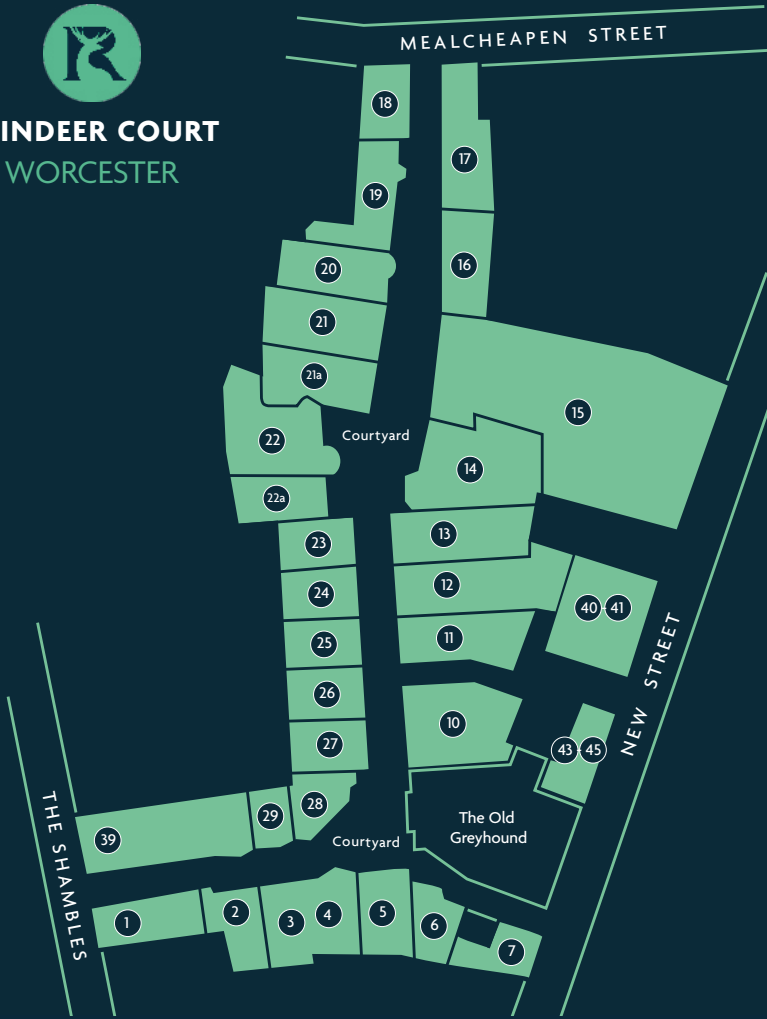

REINDEER COURT
WORCESTER

Viewings

By prior arrangement with the agents.

01905 728 444
fishergerman.co.uk

Dan Ballard 07917 206 255
dan.ballard@fishergerman.co.uk

Lauren Allcoat 07738 981 480
lauren.allcoat@fishergerman.co.uk

Unit No.	Sq M	Sq Ft	Quoting Price	Status
Unit 1	135.2	1,455	£200,000	Available
Units 2 & 2A	74.8	805	UNDER OFFER	In solicitors' hands
Units 3 & 4	153.7	1,654	SOLD	Completed
Unit 5	78.4	844	UNDER OFFER	In solicitors' hands
Unit 6	78.2	842	£80,000	Available
Unit 7	82.8	891	£100,000	Available
Unit 8 (43-45 New Street)	112.3	1,209	SOLD	Completed
Unit 10	193.3	2,081	£150,000	Available
Unit 11	162.8	1,753	£130,000	Available
Unit 12	185.7	1,999	£150,000	Available
Unit 13	131.0	1,410	UNDER OFFER	In solicitors' hands
Unit 14R	182.0	1,959	SOLD	Completed
Units 14N & 15	477.6	5,141	SOLD	Completed
Unit 16	131.8	1,419	SOLD	Completed
Unit 17	161.9	1,743	£170,000	Available
Unit 18	55.6	599	UNDER OFFER	In solicitors' hands
Unit 19	101.6	1,094	£95,000	Available
Unit 20	80.4	866	£75,000	Available
Unit 21	115.5	1,243	UNDER OFFER	In solicitors' hands
Unit 21A	117.4	1,264	SOLD	Completed
Units 22 & 22A	231.1	2,488	£210,000	Available
Unit 23	81.3	875	£100,000	Available
Unit 24	60.4	651	UNDER OFFER	In solicitors' hands
Unit 25	61.9	666	£100,000	Available
Unit 26	58.9	634	UNDER OFFER	In solicitors' hands
Unit 27	58.3	628	£80,000	Available
Unit 28	33.5	361	SOLD	Completed
Unit 29	34.8	375	£70,000	Available
Unit 39 (39 The Shambles)	208.1	2,240	£250,000	Available
The Courtyard	-	-	£120,000	Available
40/41 New Street	-	-	SOLD	Completed

All prices are subject to VAT in addition.